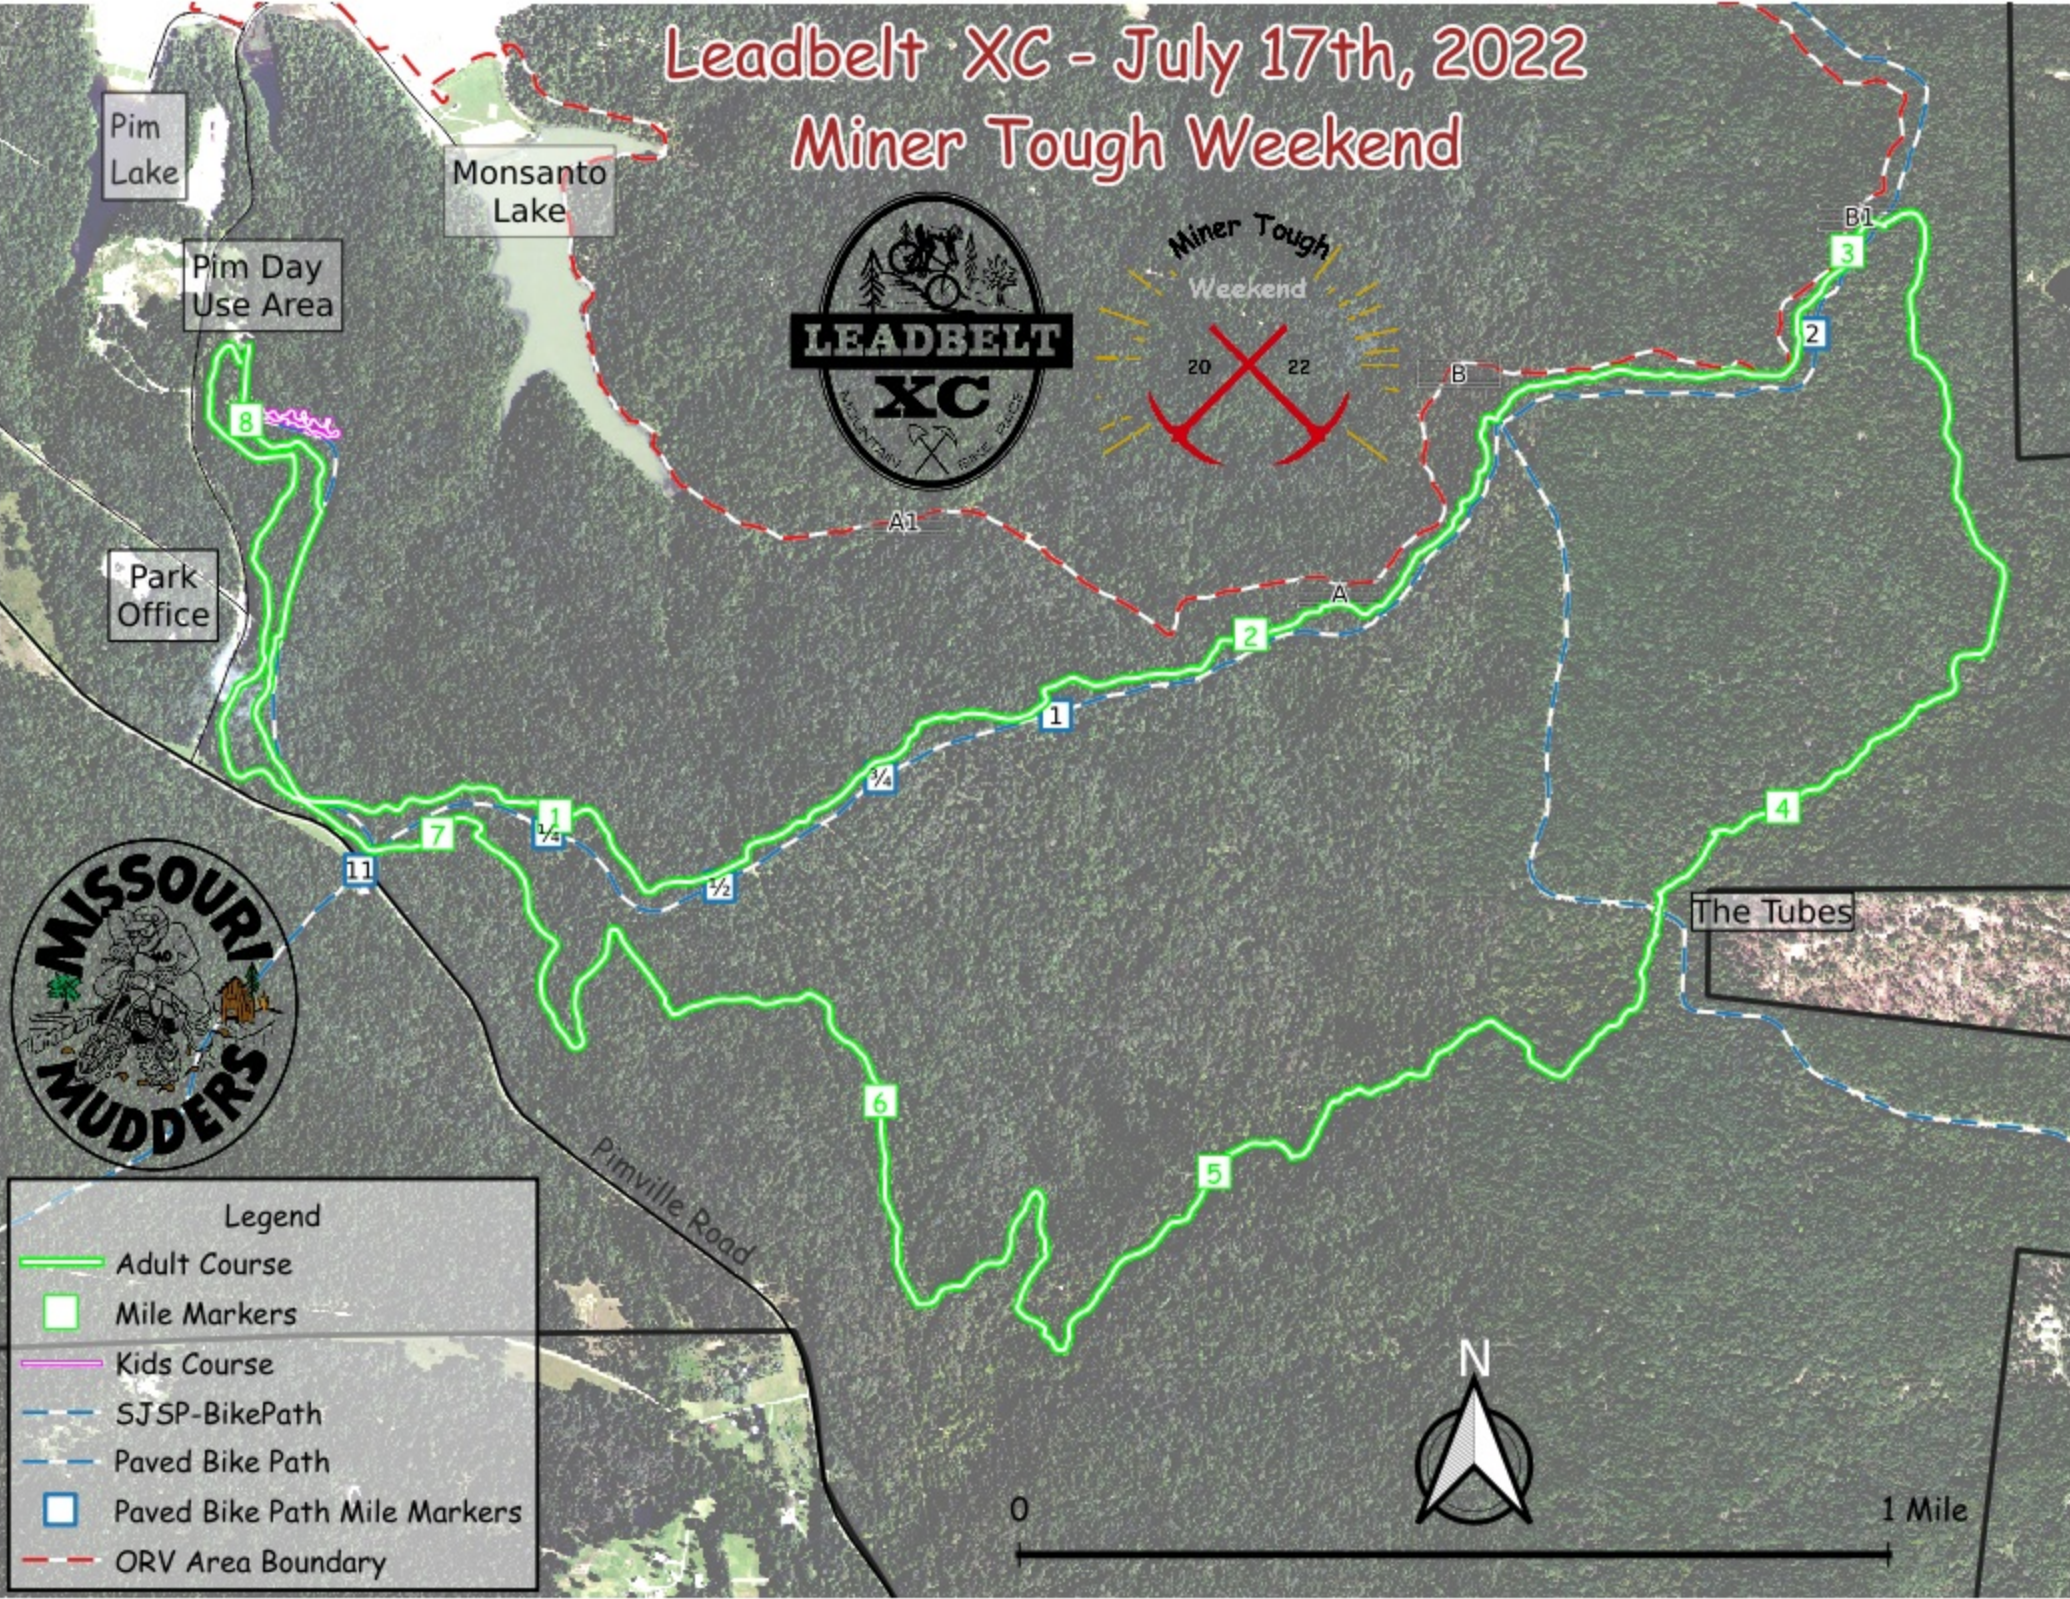

Leadbelt XC - July 17th, 2022

Miner Tough Weekend

- Legend
- Adult Course
 - Mile Markers
 - Kids Course
 - SJSP-BikePath
 - Paved Bike Path
 - Paved Bike Path Mile Markers
 - ORV Area Boundary