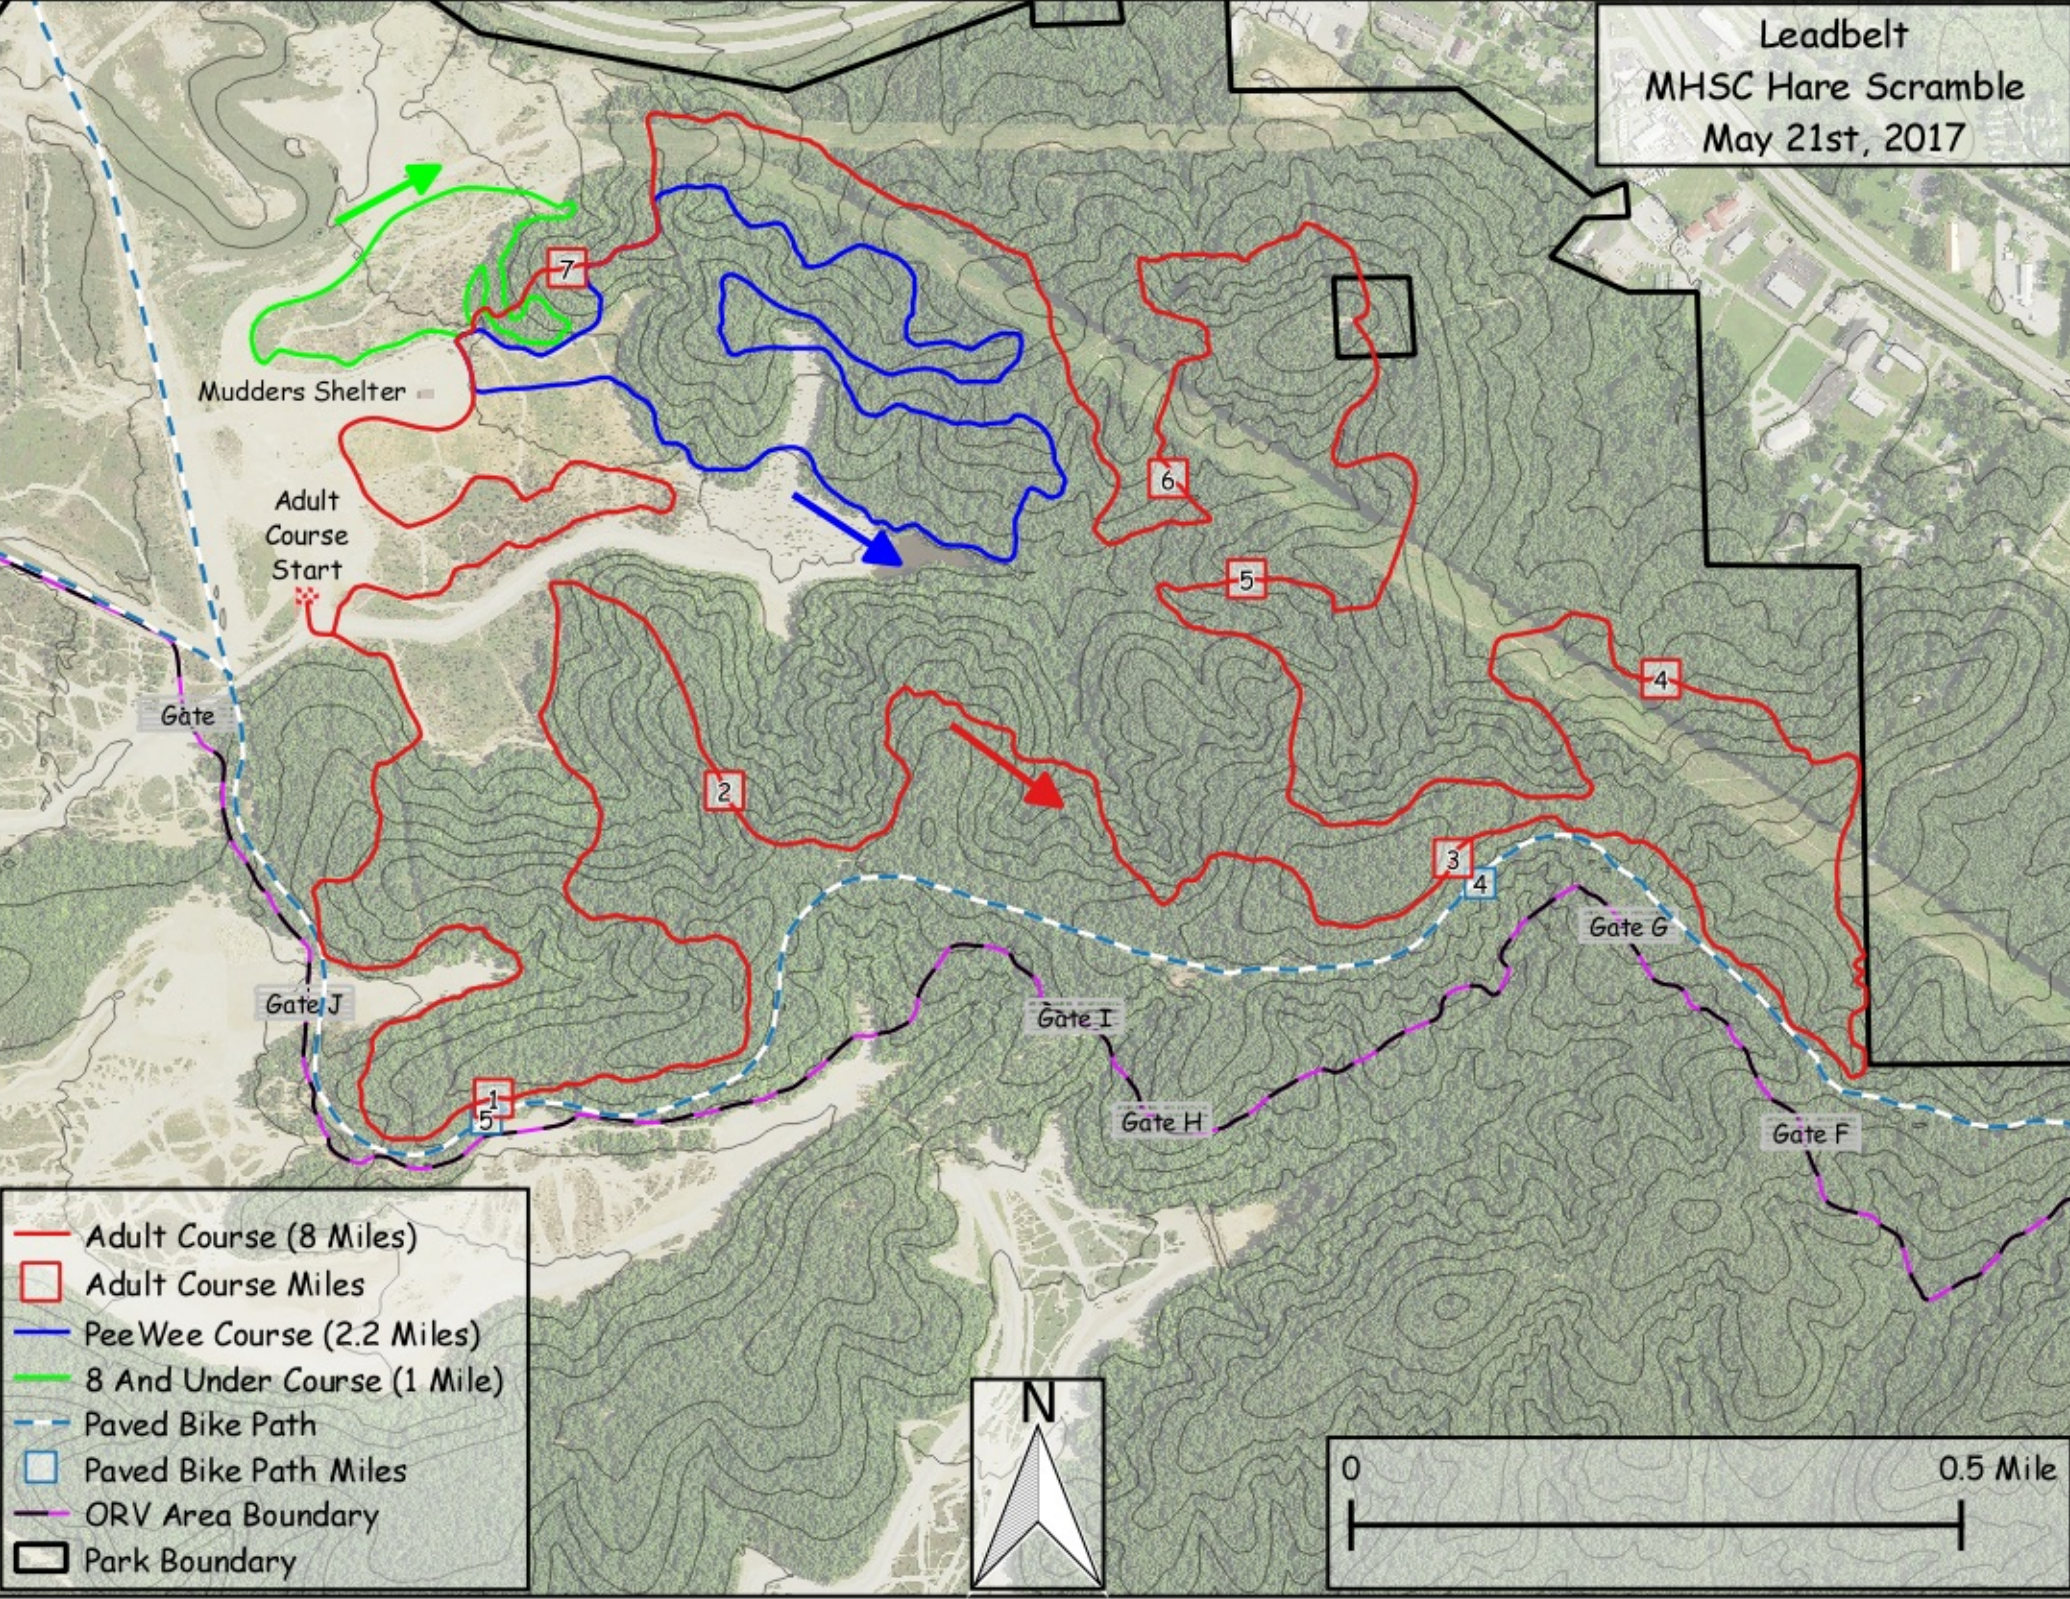

Leadbelt  
MHSC Hare Scramble  
May 21st, 2017

- Adult Course (8 Miles)
- Adult Course Miles
- Pee Wee Course (2.2 Miles)
- 8 And Under Course (1 Mile)
- - - Paved Bike Path
- Paved Bike Path Miles
- ORV Area Boundary
- Park Boundary